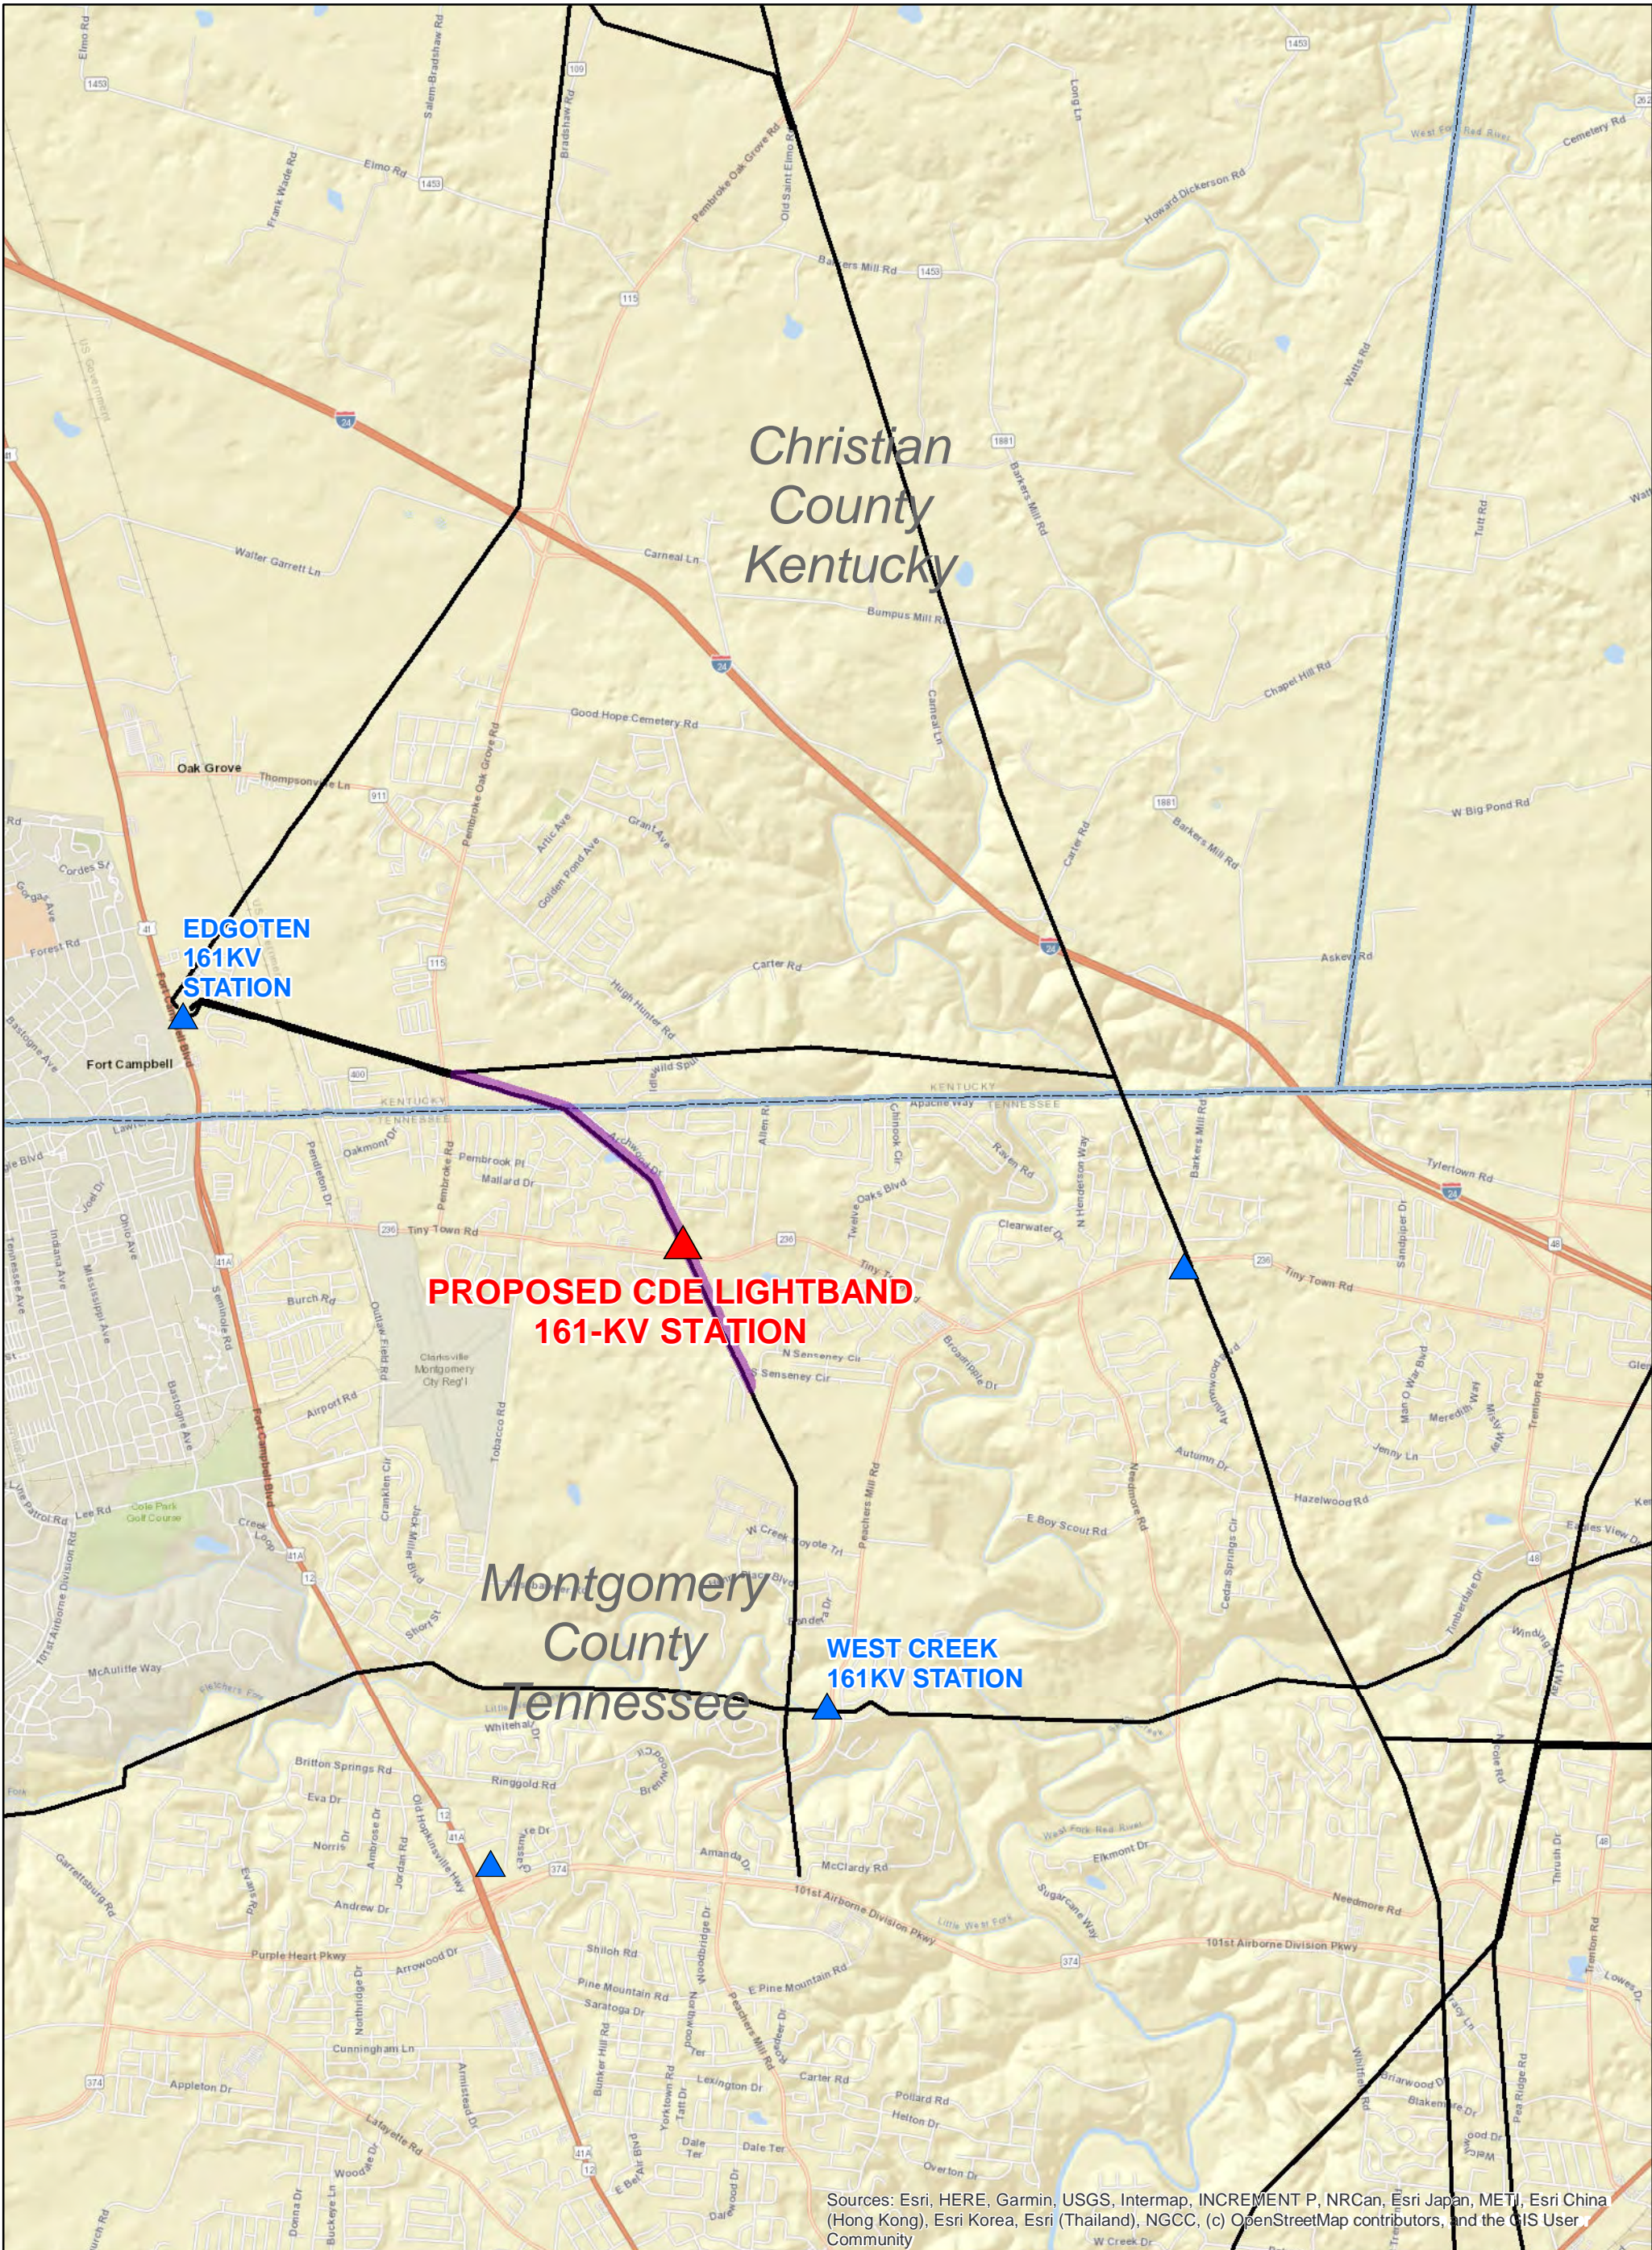

# Tiny Town Road, Tennessee/Kentucky

**Legend**

- Existing Stations
- Proposed CDE Lightband Station
- Existing Transmission Lines
- Vacant TVA ROW
- County Boundary

Sources: Esri, HERE, Garmin, USGS, Intermap, INCREMENT P, NRCan, Esri Japan, METI, Esri China (Hong Kong), Esri Korea, Esri (Thailand), NGCC, (c) OpenStreetMap contributors, and the GIS User Community